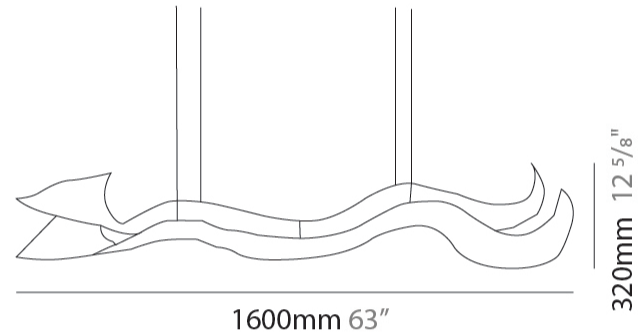

GENERAL

Series: Tempo Perso _____

Brand: Knikerboker _____

Division: Design _____

Mounting Type: Suspension _____

Mounting Location: Ceiling _____

Subcategory: Pendant _____

PHYSICAL

Shape: Abstract _____

Length (mm): 1600 _____

Length (in): 63 _____

Height (mm): 320 _____

Height (in): 12 ⁵/₈ _____

Extension (mm): 2000 _____

Extension (in): 78 ³/₄ _____

Light Distribution: Direct _____

Fixture Finish: EWH / EBK / MAN / COF / PRD / SLF / GLF / CLF / BRL / EWS / EWG / EWC / EWR / EBS / EBG / EBC / EBC / EBB / MAS / MAD / MAC / MAB / COS / CGO / CCL / CBL / PRS / PRG / PRC / PRB _____

Fixture Material: Aluminum _____

Cable Details: 4 Steel Cables 2000mm / 78 3/4" - Silicon Cable 2000mm / 78 3/4" _____

ELECTRICAL

Lamp Type: LED _____

Bulb Included: Bulb Included _____

Total Output Wattage (W): 40 _____

Dimming: Tri-Mode (Non-Dimming and Phase Dimming (120Vac only) and 0-10V Dimming) _____

Driver Included: Yes _____

Driver Location: Integrated _____

Driver Type: Constant Current - Universal _____

Driver Class: Class 2 _____

Input Voltage (V): 120 - 277 _____

Constant Current (MA): 250 _____

Upon Request: 0-10Vdc dimming / Phase dimming @120Vac / 277Vac _____

LED

Number of LEDs: 4 _____

Color Temperature (°K): 3000 _____

Max. Delivered Lumen (lm): 4400 _____

CRI: >85 CRI _____

Lamp Life (hrs): 50000 _____

OPTICAL

RATINGS AND CERTIFICATIONS

Certified By: CSA Certified to UL and CSA Standards _____

IP rating: IP20 _____